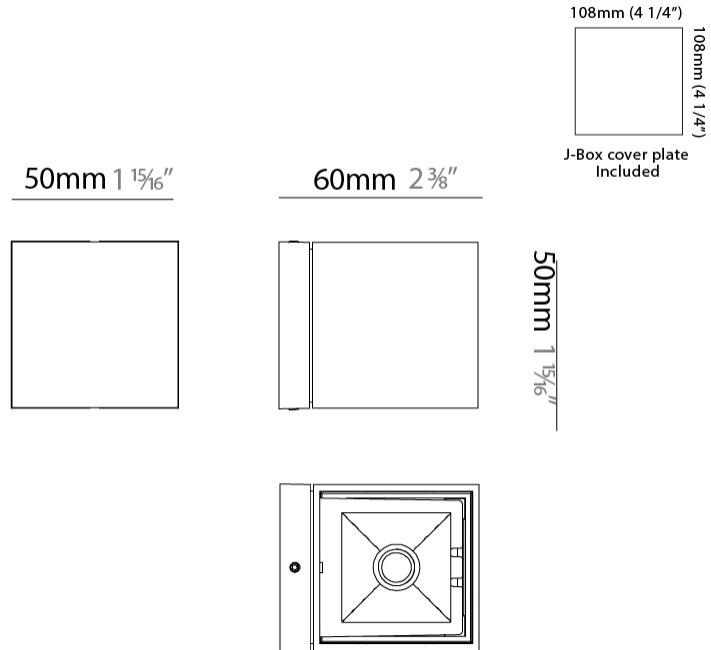

PROJECT	_____
TYPE	_____
SPECIFIER	_____
QUANTITY	_____
DATE	_____

DAU MINI SINGLE SURFACE

D93130R9-

base number _____
Finish Options _____

1. To build a product code in our configurator select the specify button on the base model # product page
2. To build a manual product code on this datasheet choose from the options listed below in blue font and add the suffix to the base model #

GENERAL

Series: Dau _____
Subseries: Dau Mini Single _____
Brand: Milan _____
Division: Design _____
Mounting Type: Surface _____
Mounting Location: Wall _____
Subcategory: Up/Down Light _____

PHYSICAL

Shape: Cube _____
Length (mm): 50 _____
Length (in): 1 ¹⁵/₁₆ _____
Height (mm): 50 _____
Height (in): 1 ¹⁵/₁₆ _____
Extension (mm): 60 _____
Extension (in): 2 ³/₈ _____
Light Distribution: Direct / Indirect _____
Fixture Finish: CHR / MBL / MWL _____
Fixture Material: Extruded Aluminum _____

ELECTRICAL

Lamp Type: LED _____
Total Output Wattage (W): 10 _____
Dimming: Electronic Low Voltage Dimming _____
Input Voltage (V): 120Vac Direct Line _____

LED

Number of LEDs: 2 _____
Color Temperature (°K): 3000 _____
Max. Delivered Lumen (lm): 1000 _____
CRI: >90 CRI _____

OPTICAL

RATINGS AND CERTIFICATIONS

Certified By: Certified for North American Standards _____
IP rating: IP20 _____